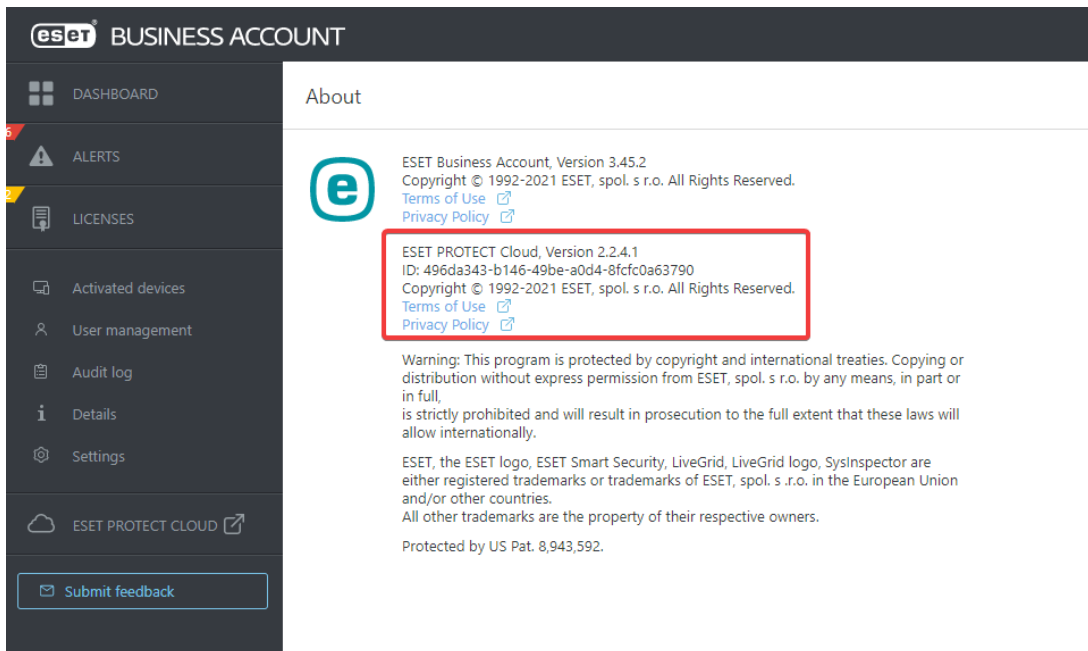

ESET Tech Center

Knowledgebase > ESET PROTECT (Cloud) > ESET PROTECT Cloud Instance ID

ESET PROTECT Cloud Instance ID

Steef | ESET Nederland - 2021-04-30 - Comments (0) - ESET PROTECT (Cloud)

If you need to contact ESET support regarding your activated ESET PROTECT Cloud portal, you will need to provide the ID of your ESET PROTECT Cloud instance that is located in the **Help > About** section of the ESET Business Account portal (EBA).

Log in to your EBA account,