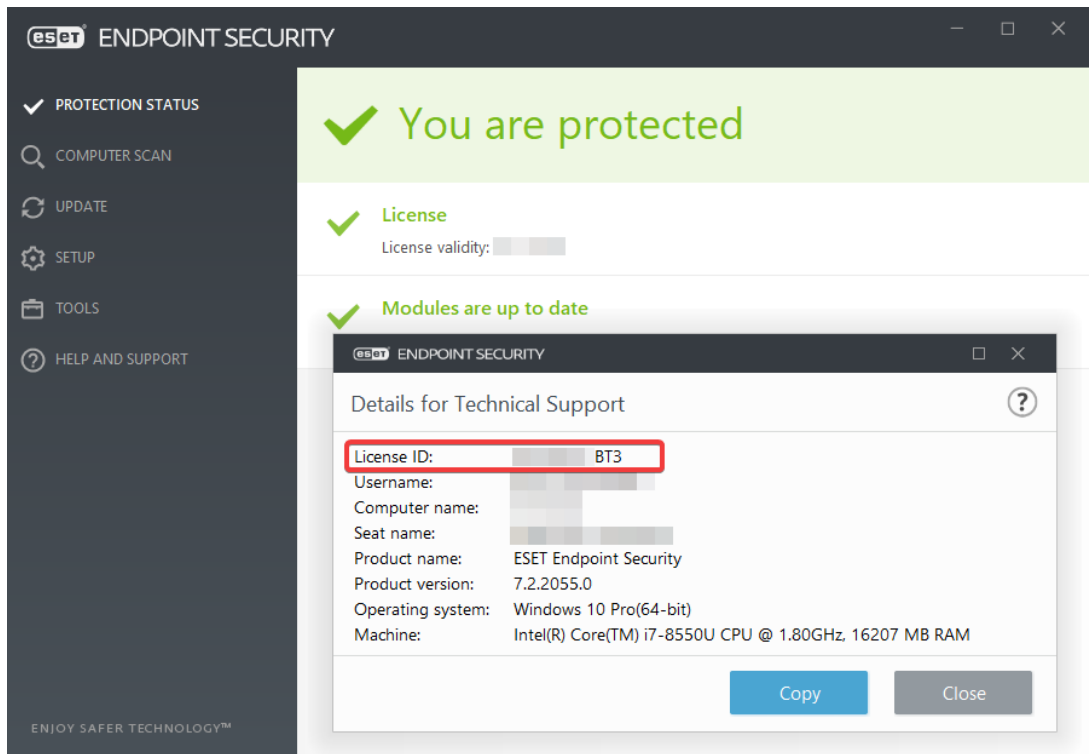

Solution:

Endpoints/Security Products (Windows)

On most ESET products (ESET Endpoint AntiVirus/Security, ESET File/Mail Security) you can find the license details by pressing "CTRL + u" in the GUI of the product.