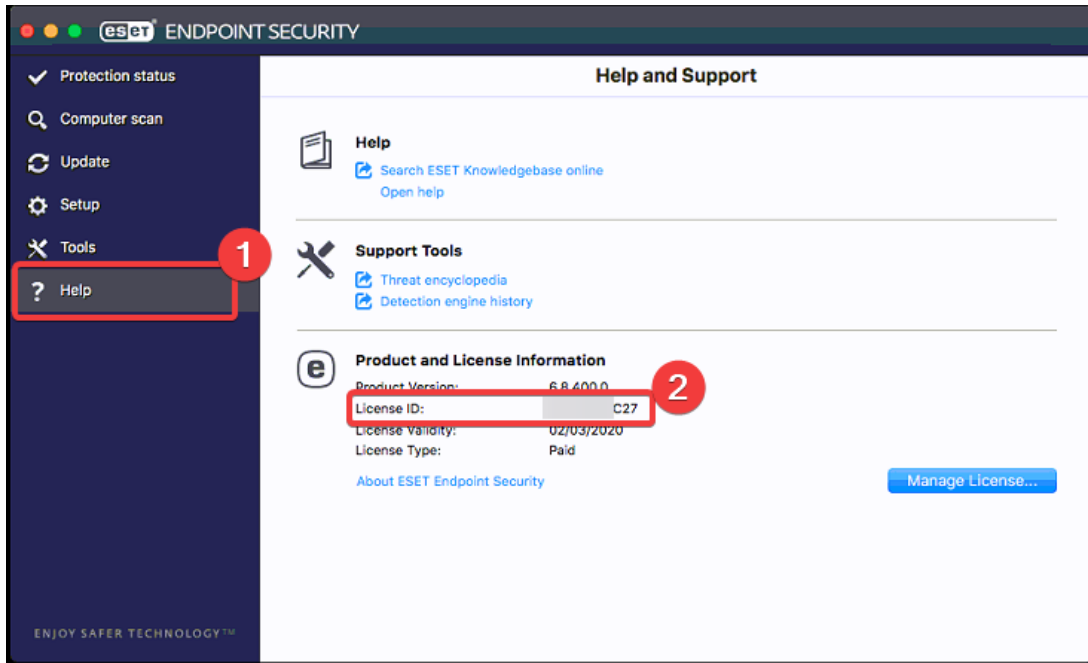

Solution:

Endpoints/Security Products (Windows)

On most ESET products (ESET Endpoint AntiVirus/Security, ESET File/Mail Security) you can find the license details by pressing "CTRL + u" in the GUI of the product.

Endpoints/Security Products (MacOS)

In ESET Endpoint AntiVirus/Security for MacOS you can find the public license id in the main GUI - Help:

ESET Secure Authentication

For ESET Secure Authentication, you can lookup the license in the ESA Webconsole - dashboard. In the license tile bottom right press the i for the license details: