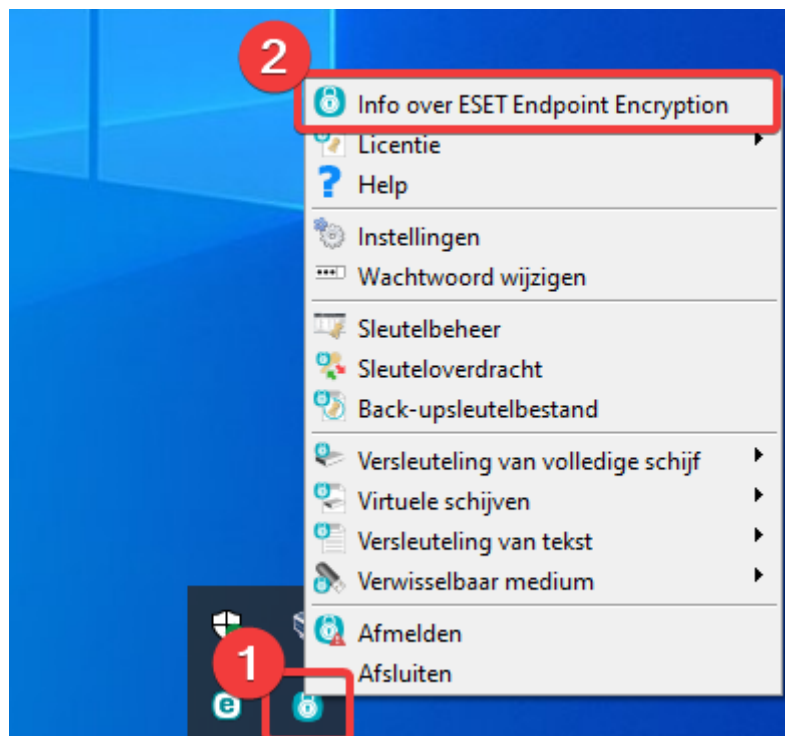

Unmanaged:

Right click the ESET Endpoint Encryption tray icon and click Info about ESET Endpoint Encryption: