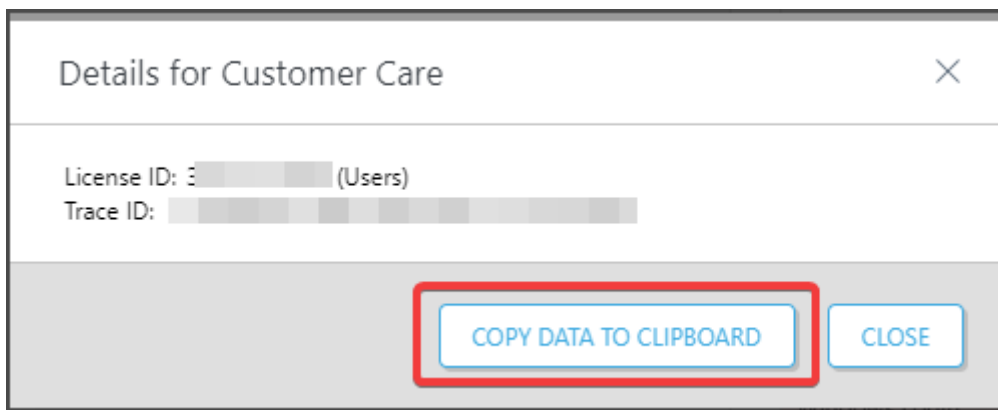

ESET Secure Authentication

For ESET Secure Authentication, you can lookup the license in the ESA Webconsole - dashboard. In the license tile bottom right press the i for the license details: