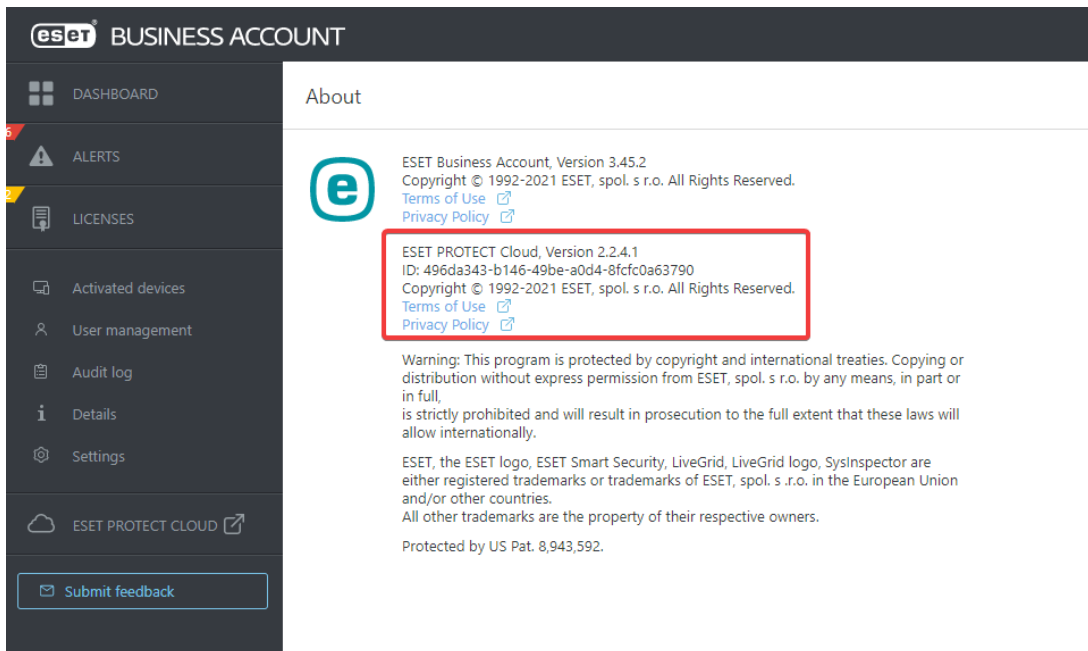

ESET Tech Center

Knowledgebase > ESET PROTECT (Cloud) > ESET PROTECT Cloud Instance ID

ESET PROTECT Cloud Instance ID

Steeff | ESET Nederland - 2021-04-30 - Comments (0) - ESET PROTECT (Cloud)

If you need to contact ESET support regarding your activated ESET PROTECT Cloud portal, you will need to provide the ID of your ESET PROTECT Cloud instance that is located in the **Help > About** section of the ESET Business Account portal (EBA).

Log in to your EBA account,