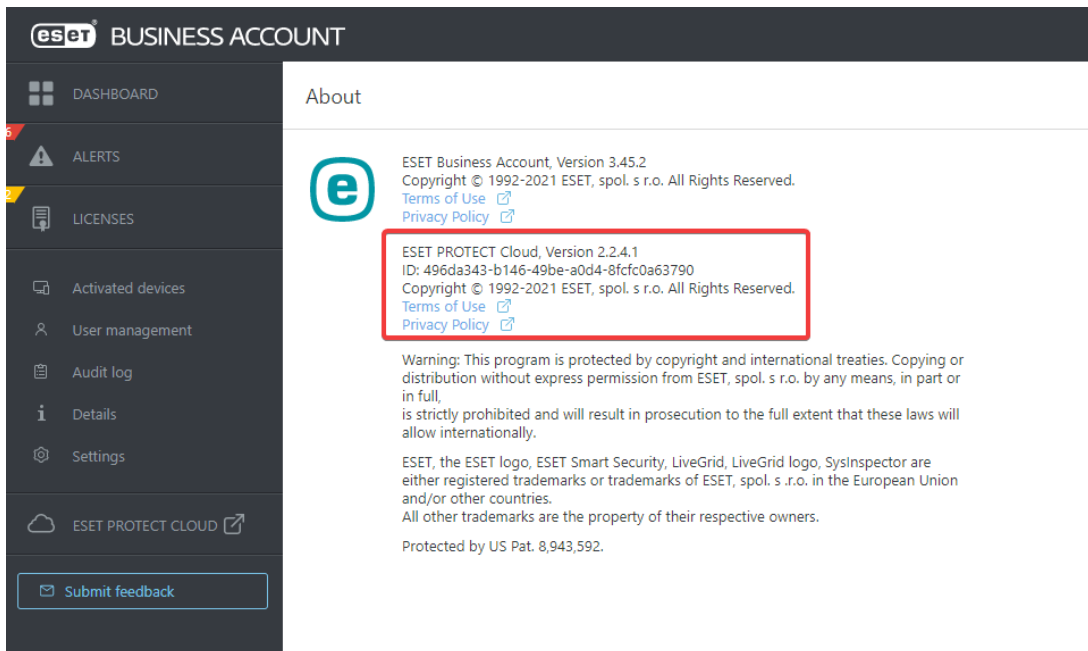

ESET Tech Center

Kennisbank > ESET PROTECT Cloud > ESET PROTECT Cloud Instance ID

ESET PROTECT Cloud Instance ID

Steeff | ESET Nederland - 2021-04-30 - Reacties (0) - ESET PROTECT Cloud

If you need to contact ESET support regarding your activated ESET PROTECT Cloud portal, you will need to provide the ID of your ESET PROTECT Cloud instance that is located in the **Help > About** section of the ESET Business Account portal (EBA).

Log in to your EBA account,