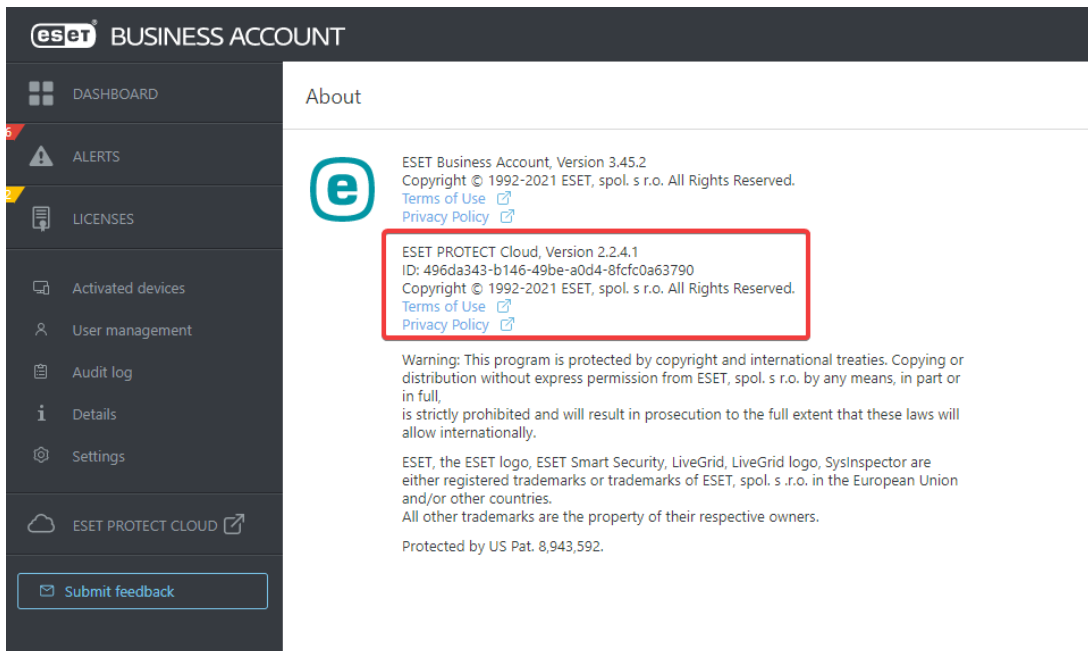

ESET Tech Center

Kennisbank > ESET PROTECT Cloud > ESET PROTECT Cloud Instance ID

ESET PROTECT Cloud Instance ID

Steef | ESET Nederland - 2021-04-30 - Reacties (0) - ESET PROTECT Cloud

If you need to contact ESET support regarding your activated ESET PROTECT Cloud portal, you will need to provide the ID of your ESET PROTECT Cloud instance that is located in the **Help > About** section of the ESET Business Account portal (EBA).

Log in to your EBA account,