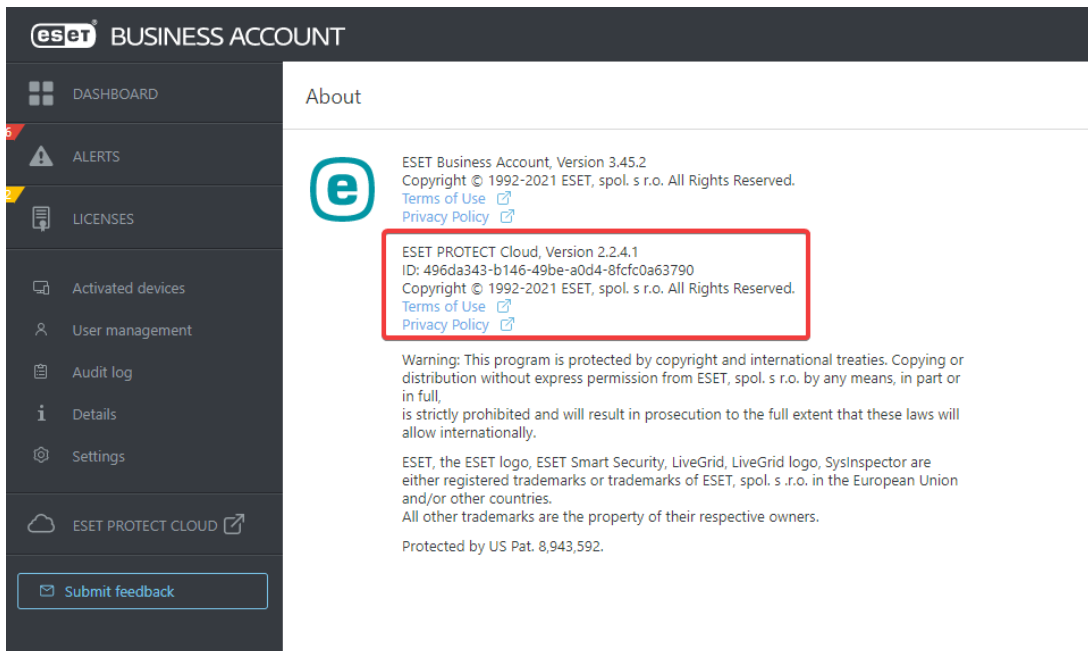

# ESET Tech Center

Kennisbank > ESET PROTECT Cloud > ESET PROTECT Cloud Instance ID

## ESET PROTECT Cloud Instance ID

Steef | ESET Nederland - 2021-04-30 - Reacties (0) - ESET PROTECT Cloud

If you need to contact ESET support regarding your activated ESET PROTECT Cloud portal, you will need to provide the ID of your ESET PROTECT Cloud instance that is located in the **Help > About** section of the ESET Business Account portal (EBA).