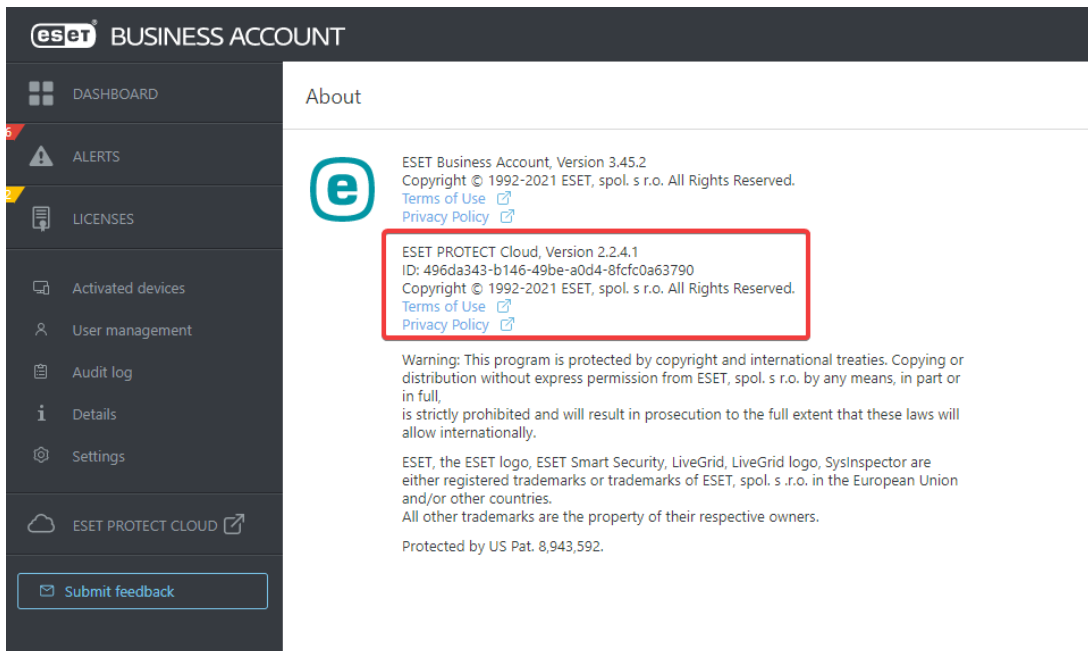

# ESET Tech Center

Kennisbank > ESET PROTECT Cloud > ESET PROTECT Cloud Instance ID

## ESET PROTECT Cloud Instance ID

Steeff | ESET Nederland - 2021-04-30 - Reacties (0) - ESET PROTECT Cloud

If you need to contact ESET support regarding your activated ESET PROTECT Cloud portal, you will need to provide the ID of your ESET PROTECT Cloud instance that is located in the **Help > About** section of the ESET Business Account portal (EBA).