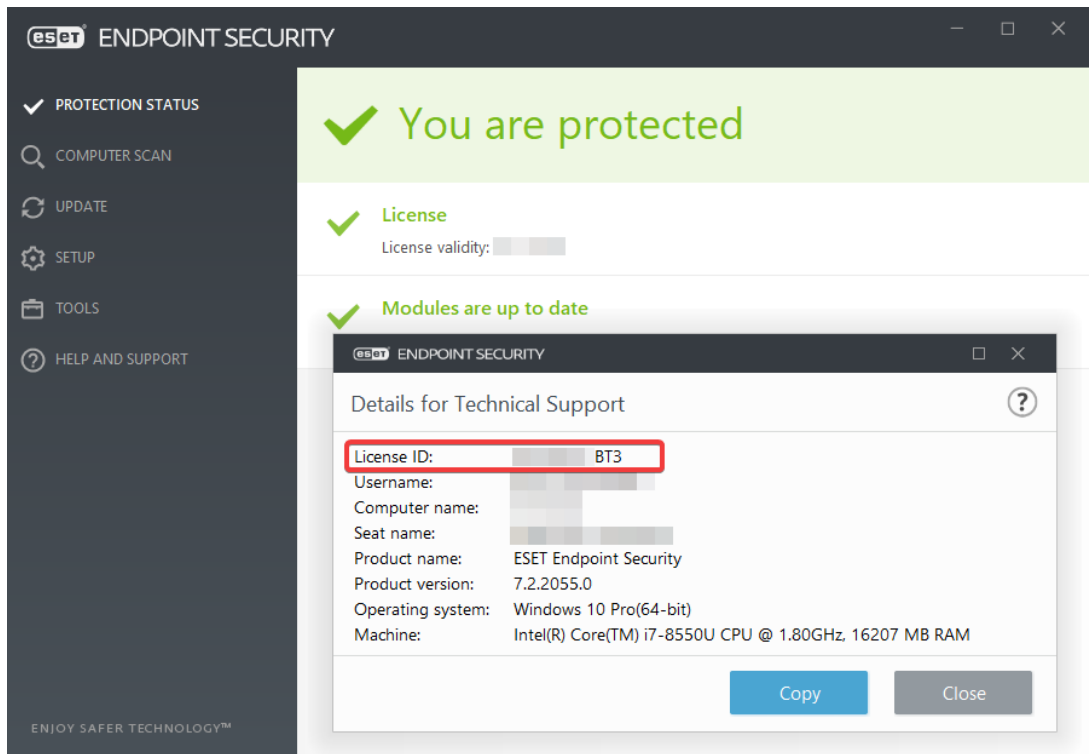

## How do I find my public license id

Steeff | ESET Nederland - 2023-10-27 - Reacties (0) - FAQ's

Issue:

I cannot find my ESET public license ID.

Solution:

Endpoints/Security Products (Windows)

On most ESET products (ESET Endpoint AntiVirus/Security, ESET File/Mail Security) you can find the license details by pressing "CTRL + u" in the GUI of the product.

Endpoints/Security Products (MacOS)

In ESET Endpoint AntiVirus/Security for MacOS you can find the public license id in the main GUI - Help: