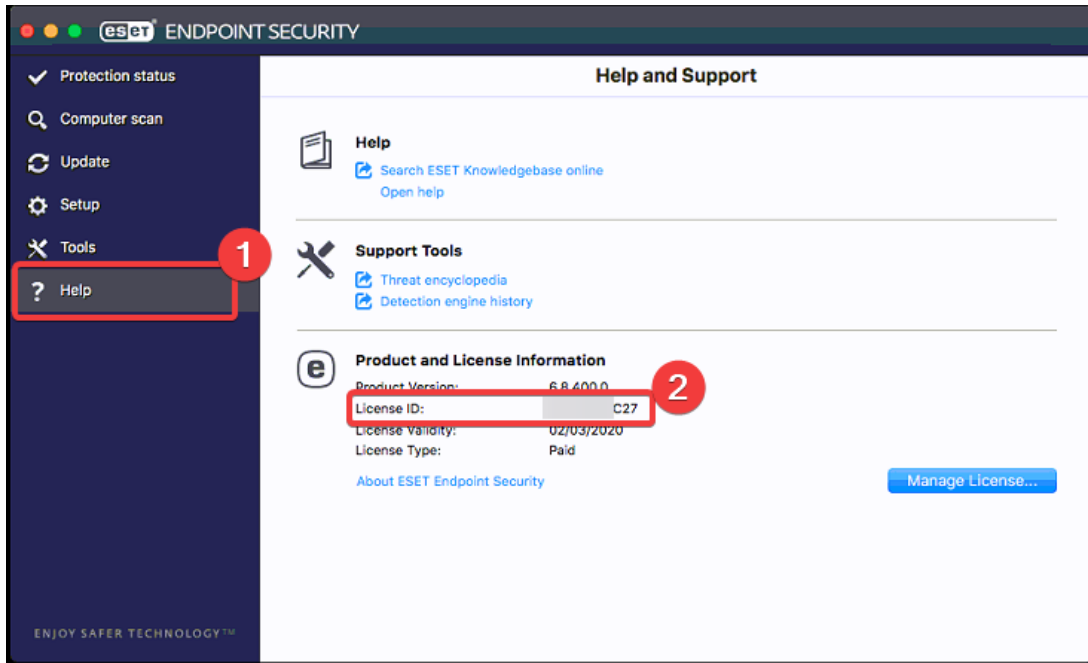

# ESET Tech Center

Kennisbank > FAQ's > How do I find my public license id

## How do I find my public license id

Steeff | ESET Nederland - 2023-10-27 - Reacties (0) - FAQ's

Issue:

I cannot find my ESET public license ID.

Solution:

Endpoints/Security Products (Windows)

On most ESET products (ESET Endpoint AntiVirus/Security, ESET File/Mail Security) you can find the license details by pressing "CTRL + u" in the GUI of the product.

Endpoints/Security Products (MacOS)

In ESET Endpoint AntiVirus/Security for MacOS you can find the public license id in the main GUI - Help: