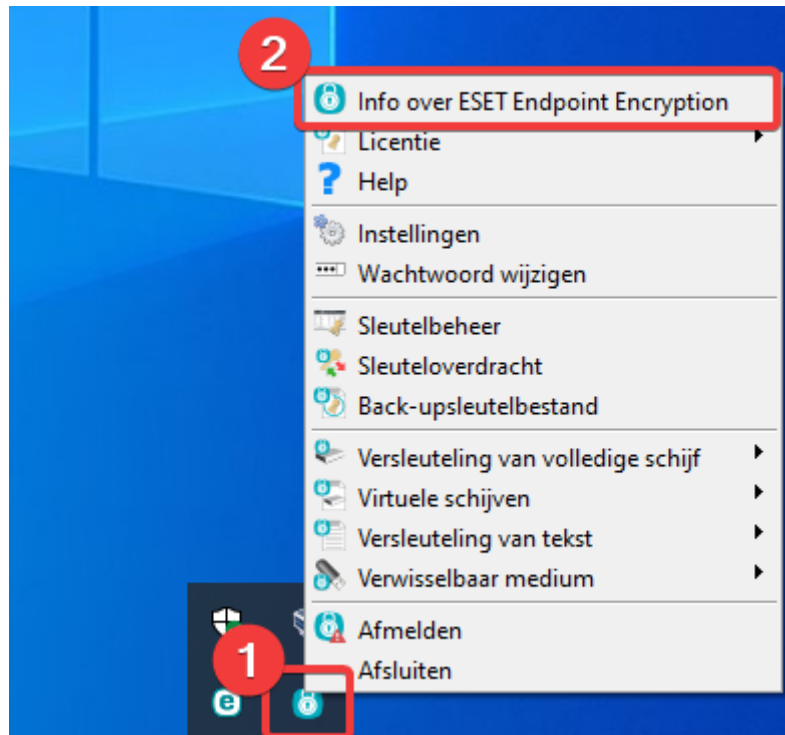

Unmanaged:

Right click the ESET Endpoint Encryption tray icon and click Info about ESET Endpoint Encryption: